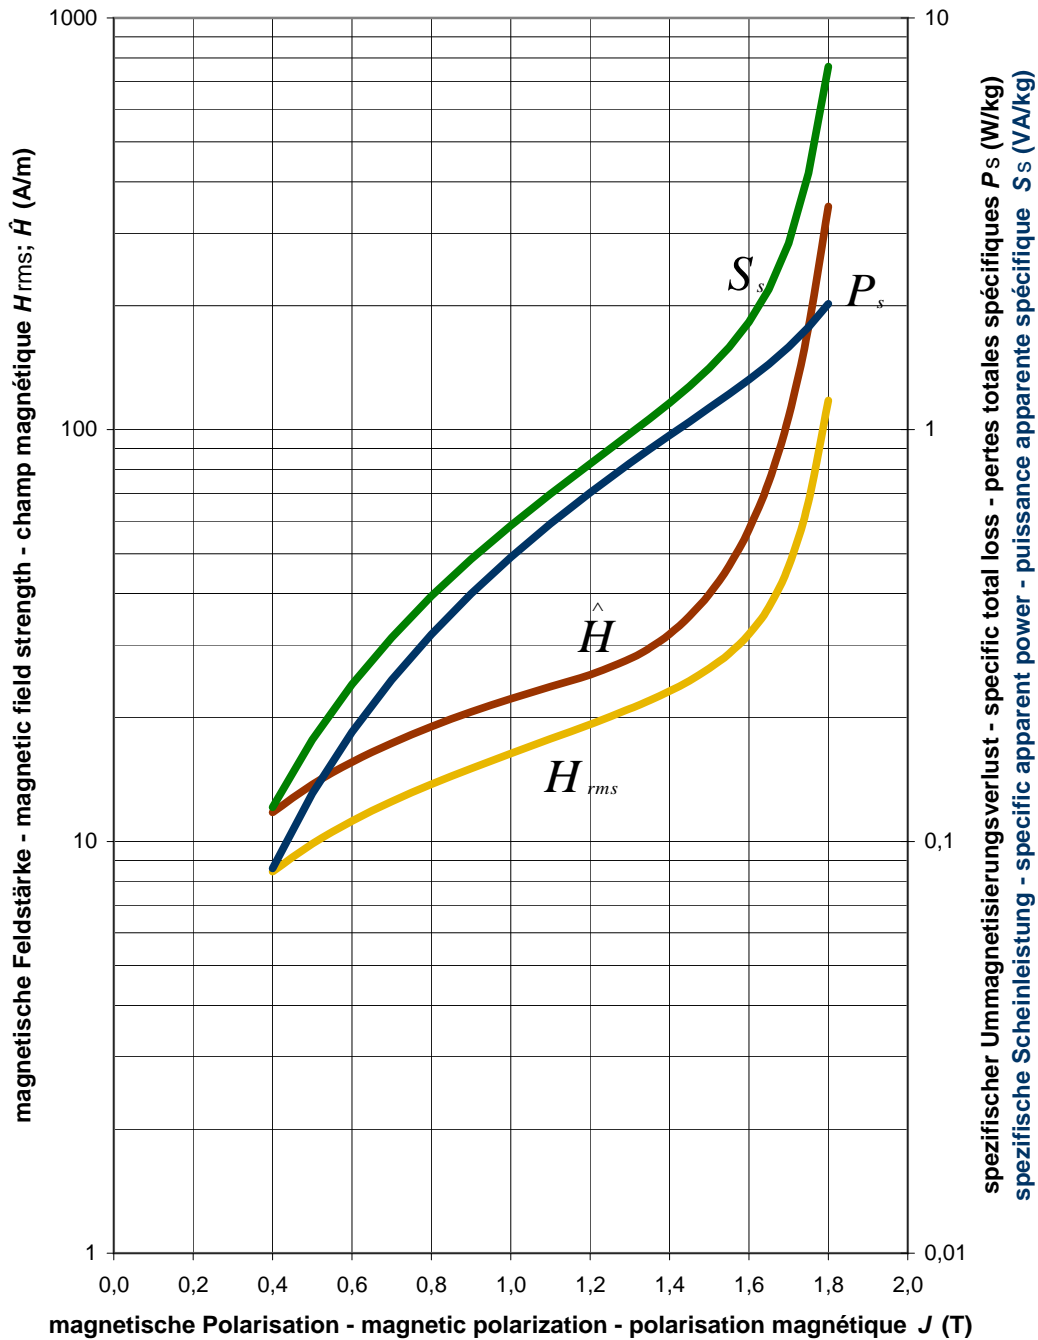

PowerCore® C 130-30

Typical values at 50Hz

PowerCore® C 130-30

Typical values at 60Hz

PowerCore® C 130-30

Typical values at 60Hz