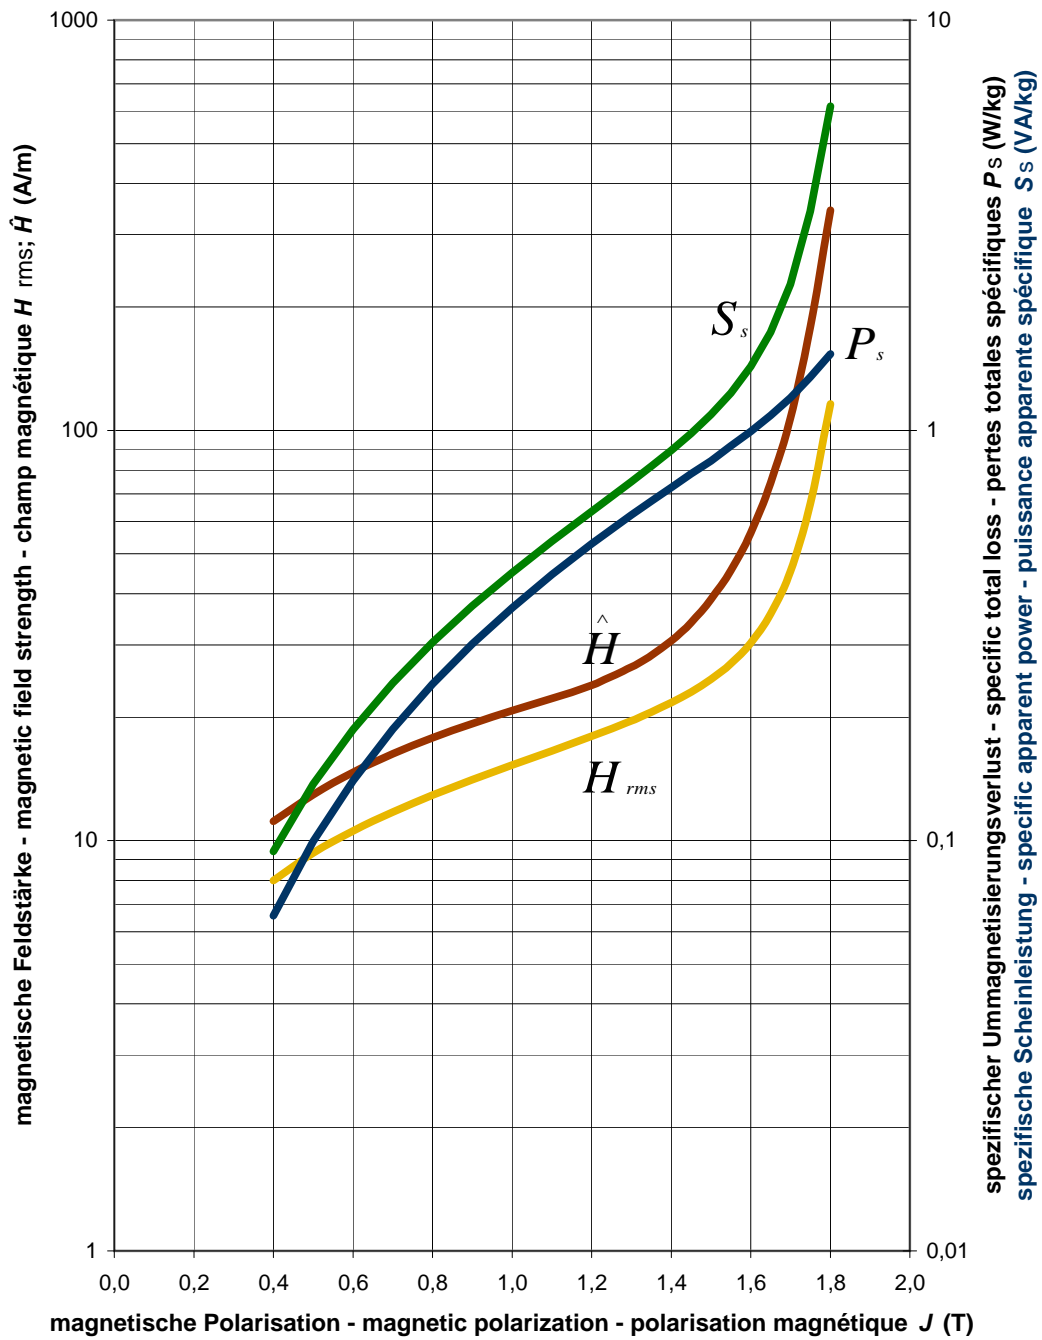

PowerCore® C 130-30

Typical values at 50Hz

PowerCore® C 130-30

Typical values at 60Hz

PowerCore® C 130-30

Typical values at 60Hz