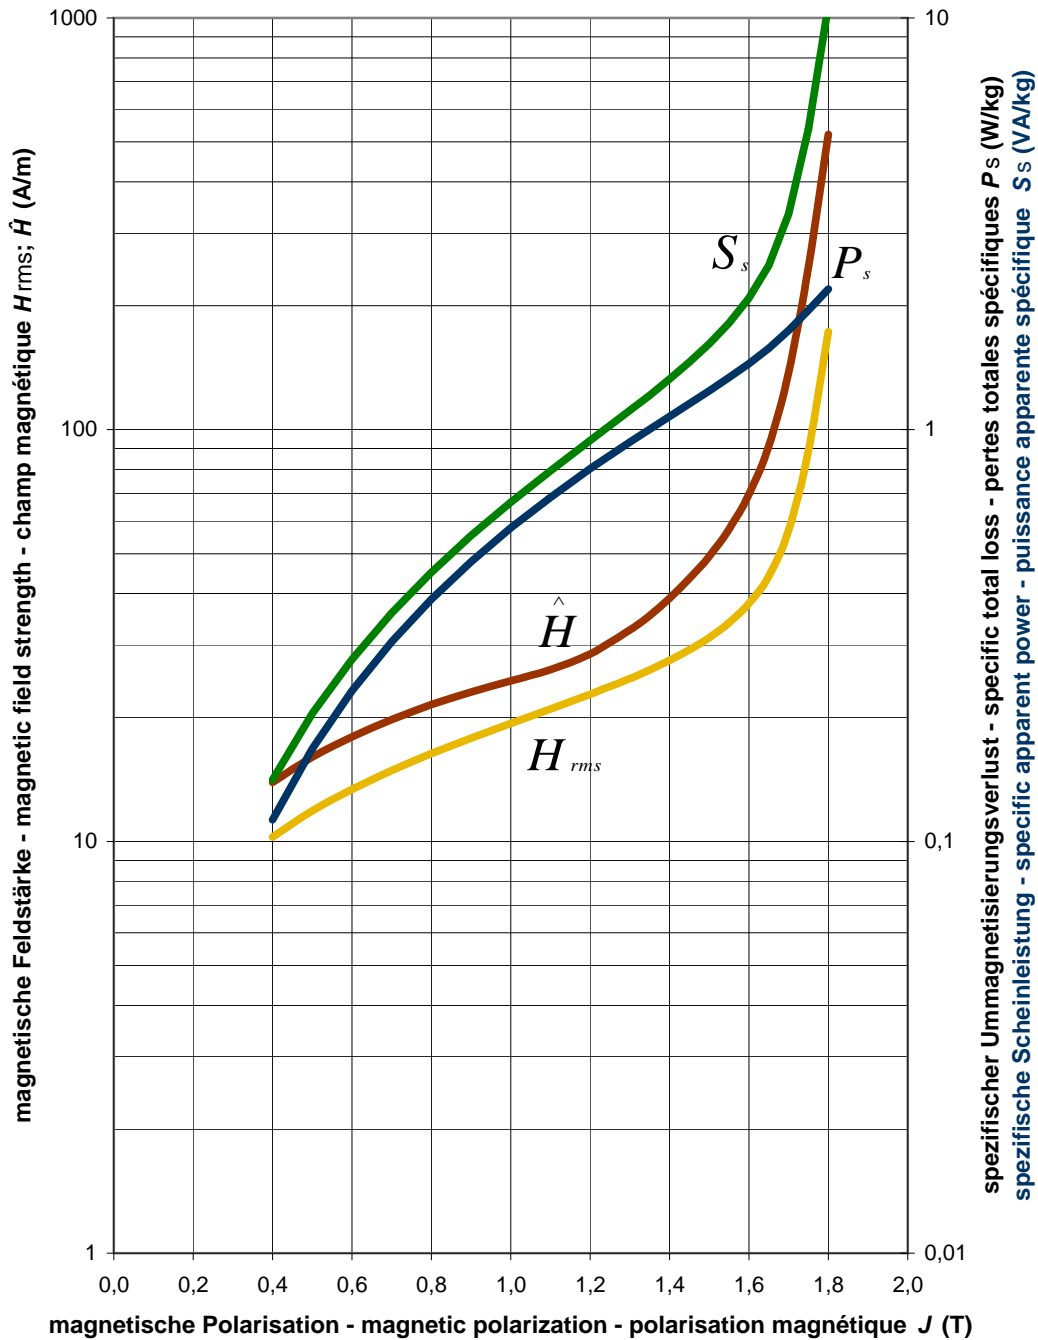

PowerCore® C 150-30

Typical values at 50Hz

PowerCore® C 150-30

Typical values at 60Hz

PowerCore® C 150-30

Typical values at 60Hz