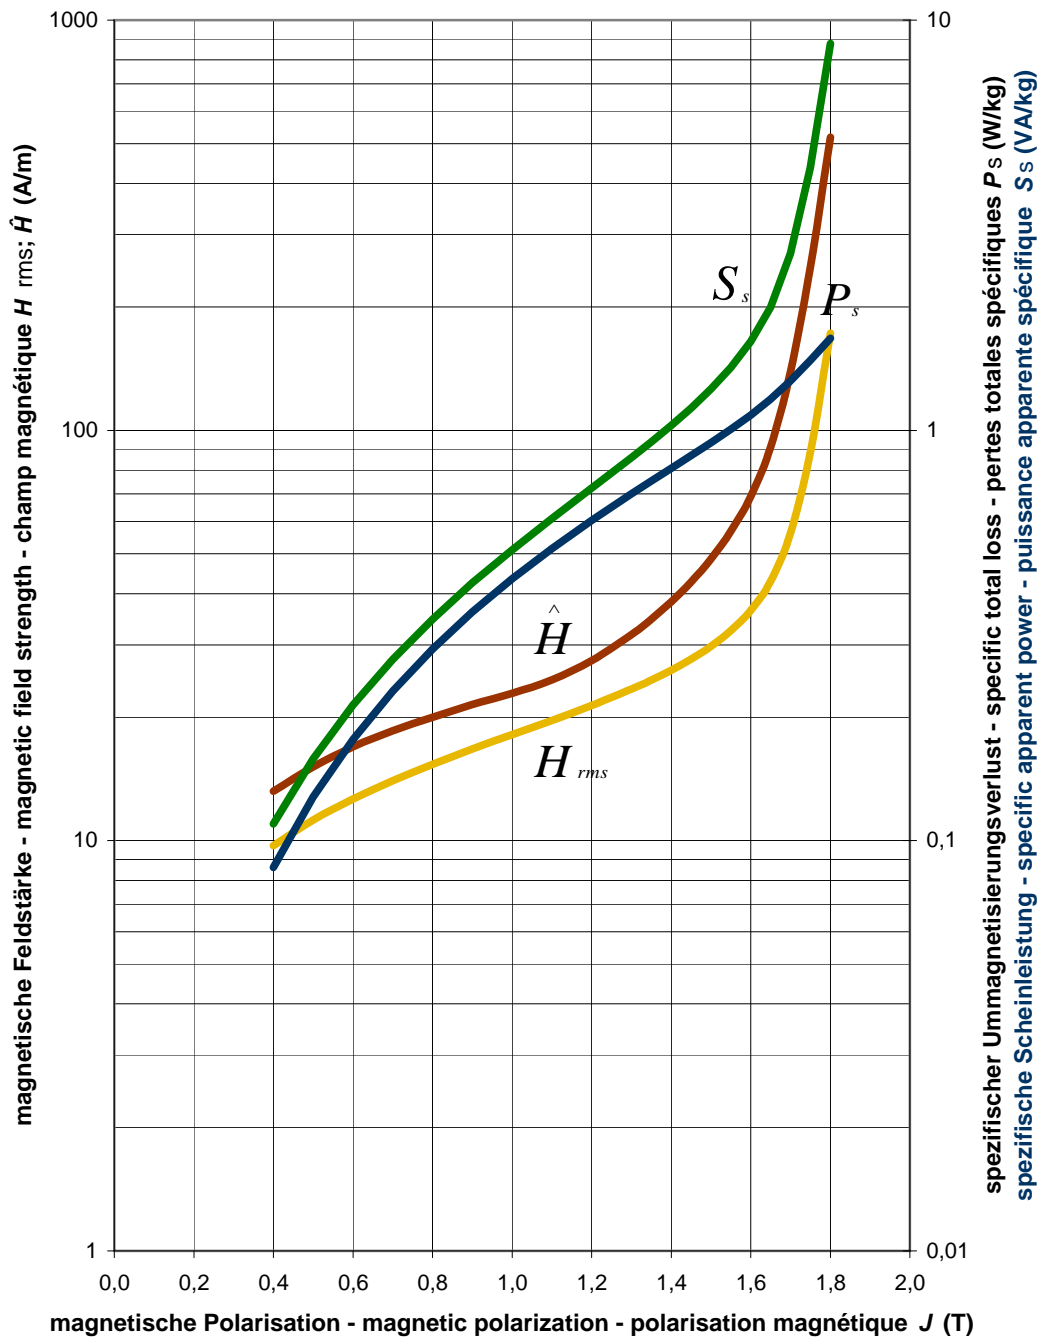

PowerCore® C 150-30

Typical values at 50Hz

PowerCore® C 150-30

Typical values at 60Hz

PowerCore® C 150-30

Typical values at 60Hz