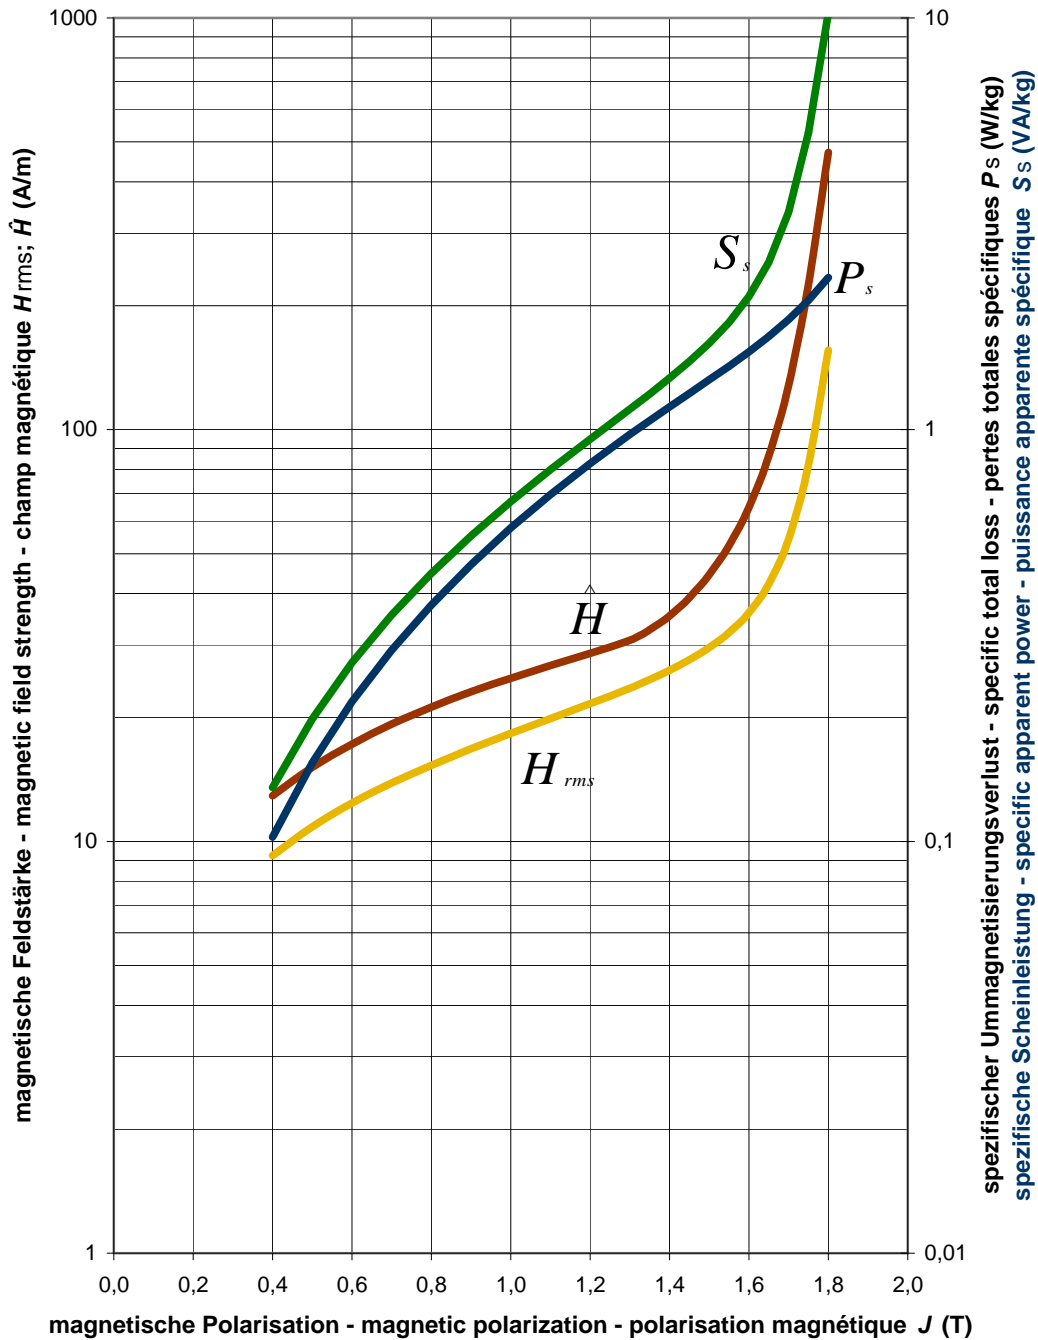

PowerCore® C 150-35

Typical values at 50Hz

PowerCore® C 150-35

Typical values at 60Hz

PowerCore® C 150-35

Typical values at 60Hz