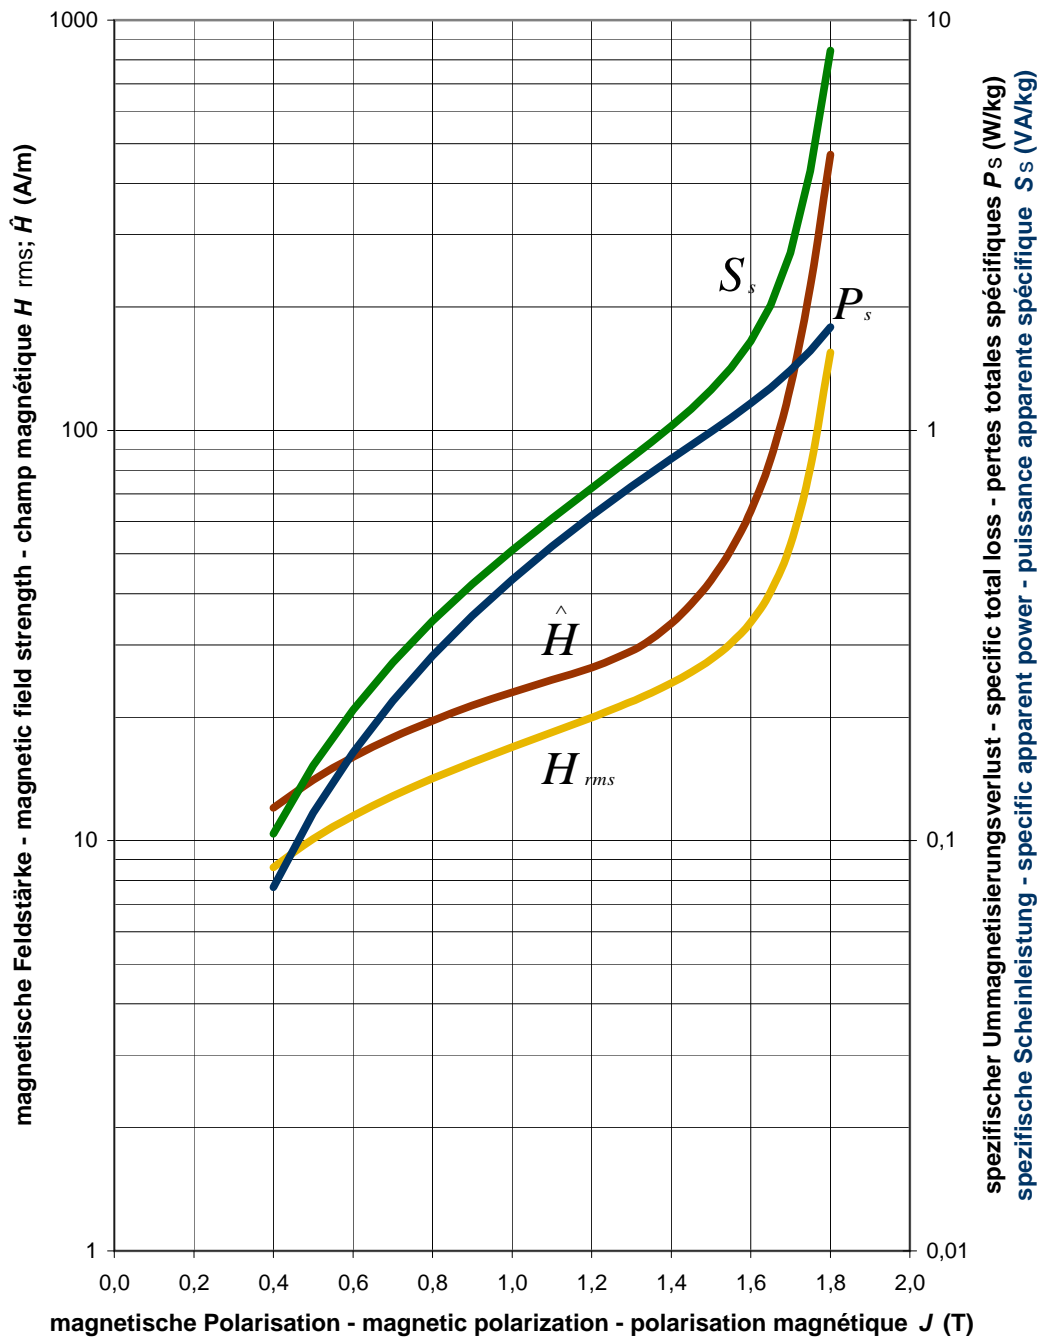

PowerCore® C 150-35

Typical values at 50Hz

PowerCore® C 150-35

Typical values at 60Hz

PowerCore® C 150-35

Typical values at 60Hz