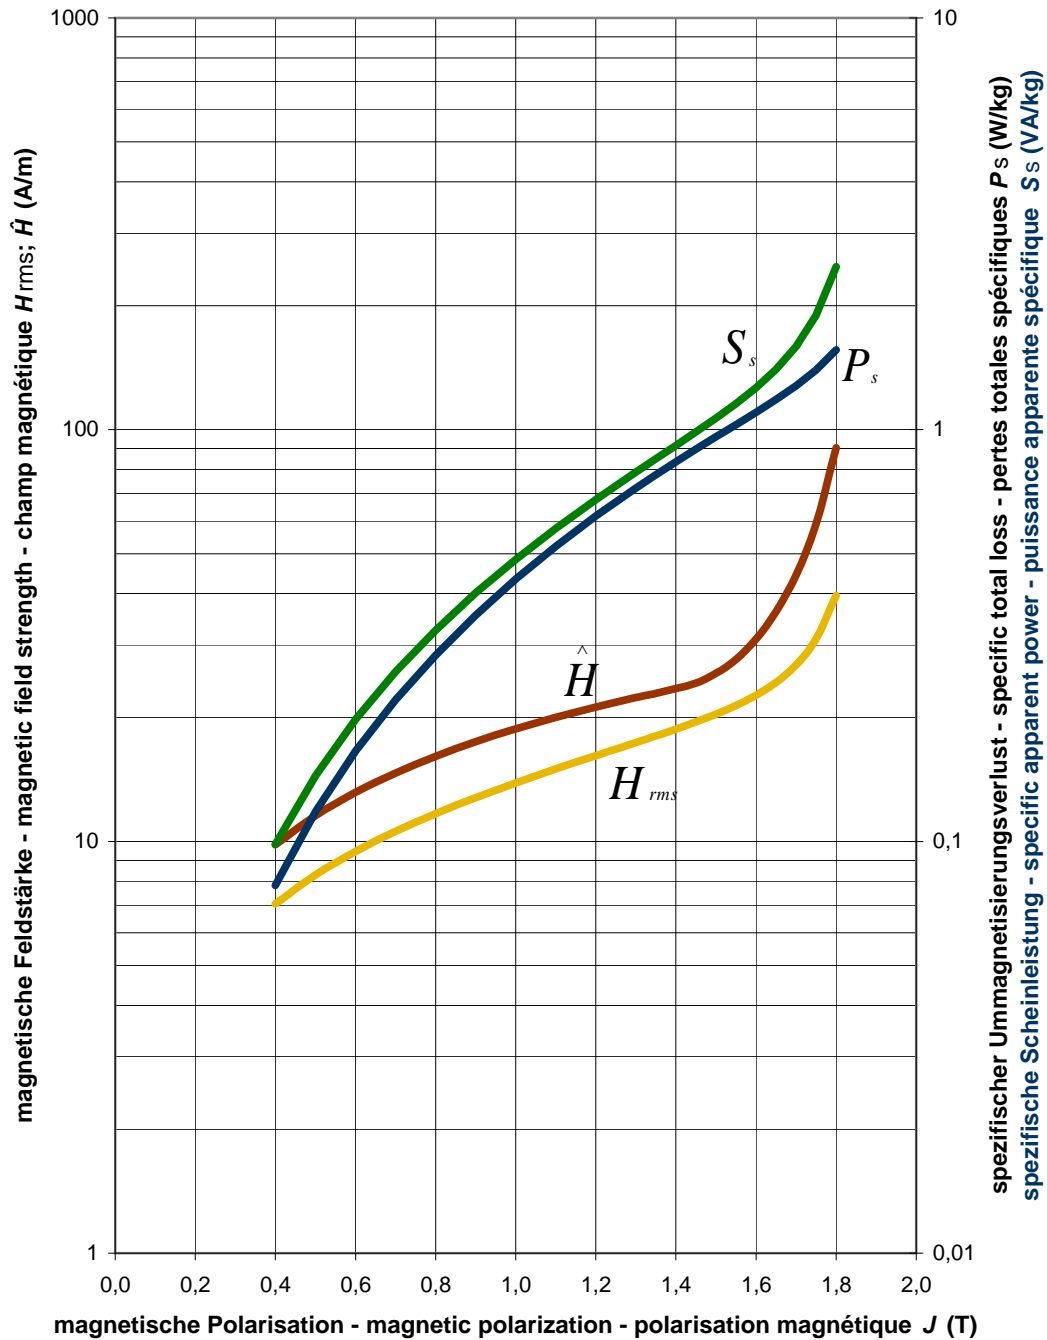

# PowerCore® H 103-27

Typical values at 50Hz

# PowerCore® H 103-27

Typical values at 60Hz