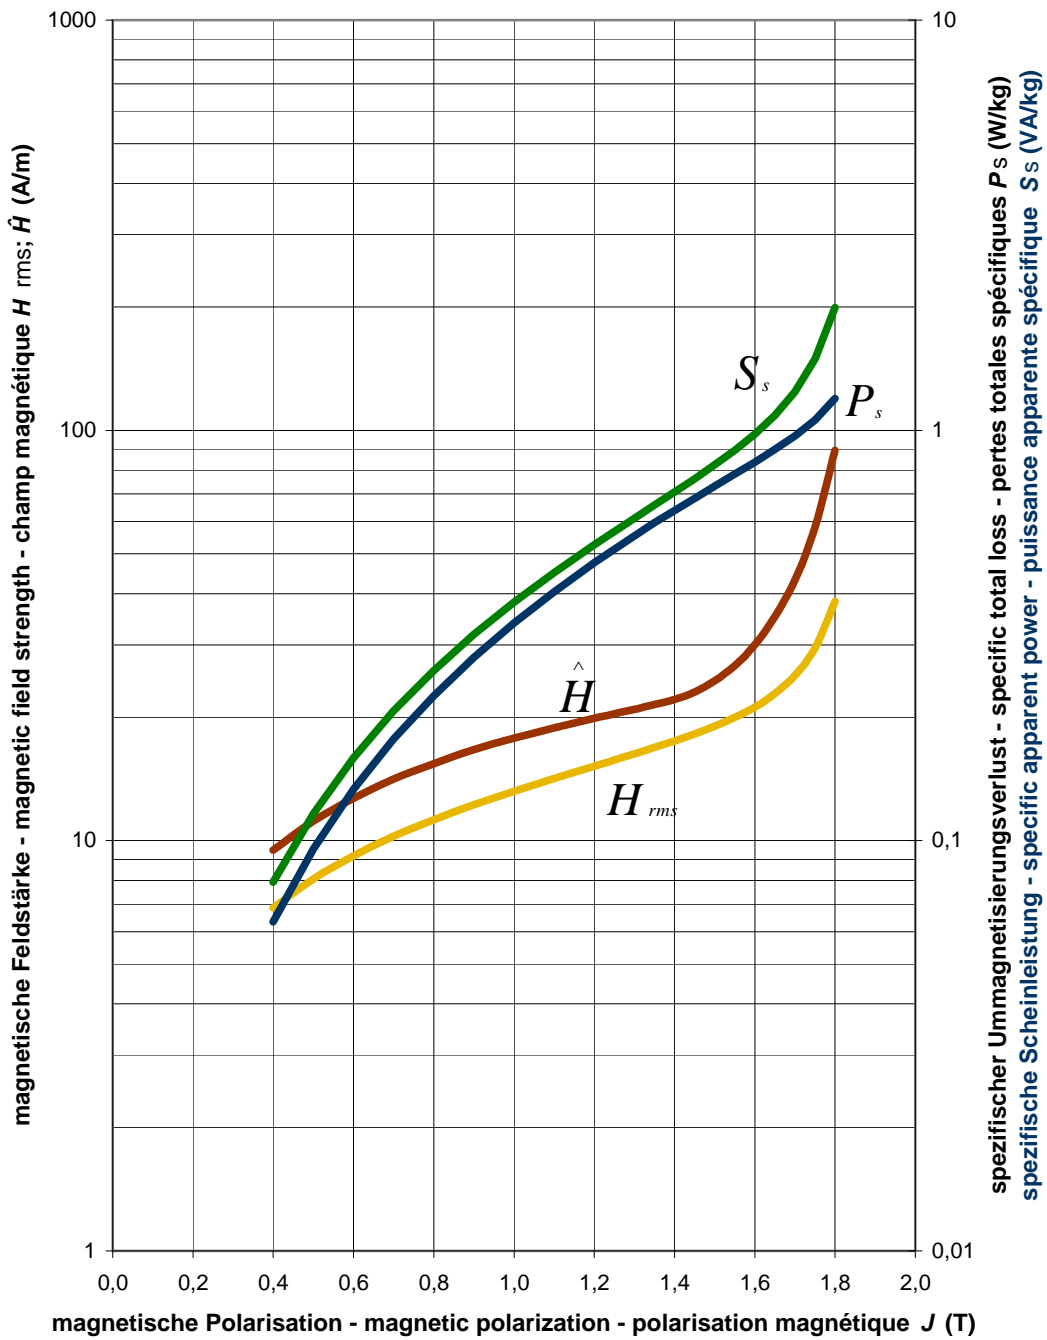

# PowerCore® H 103-27

Typical values at 50Hz

# PowerCore® H 103-27

Typical values at 60Hz