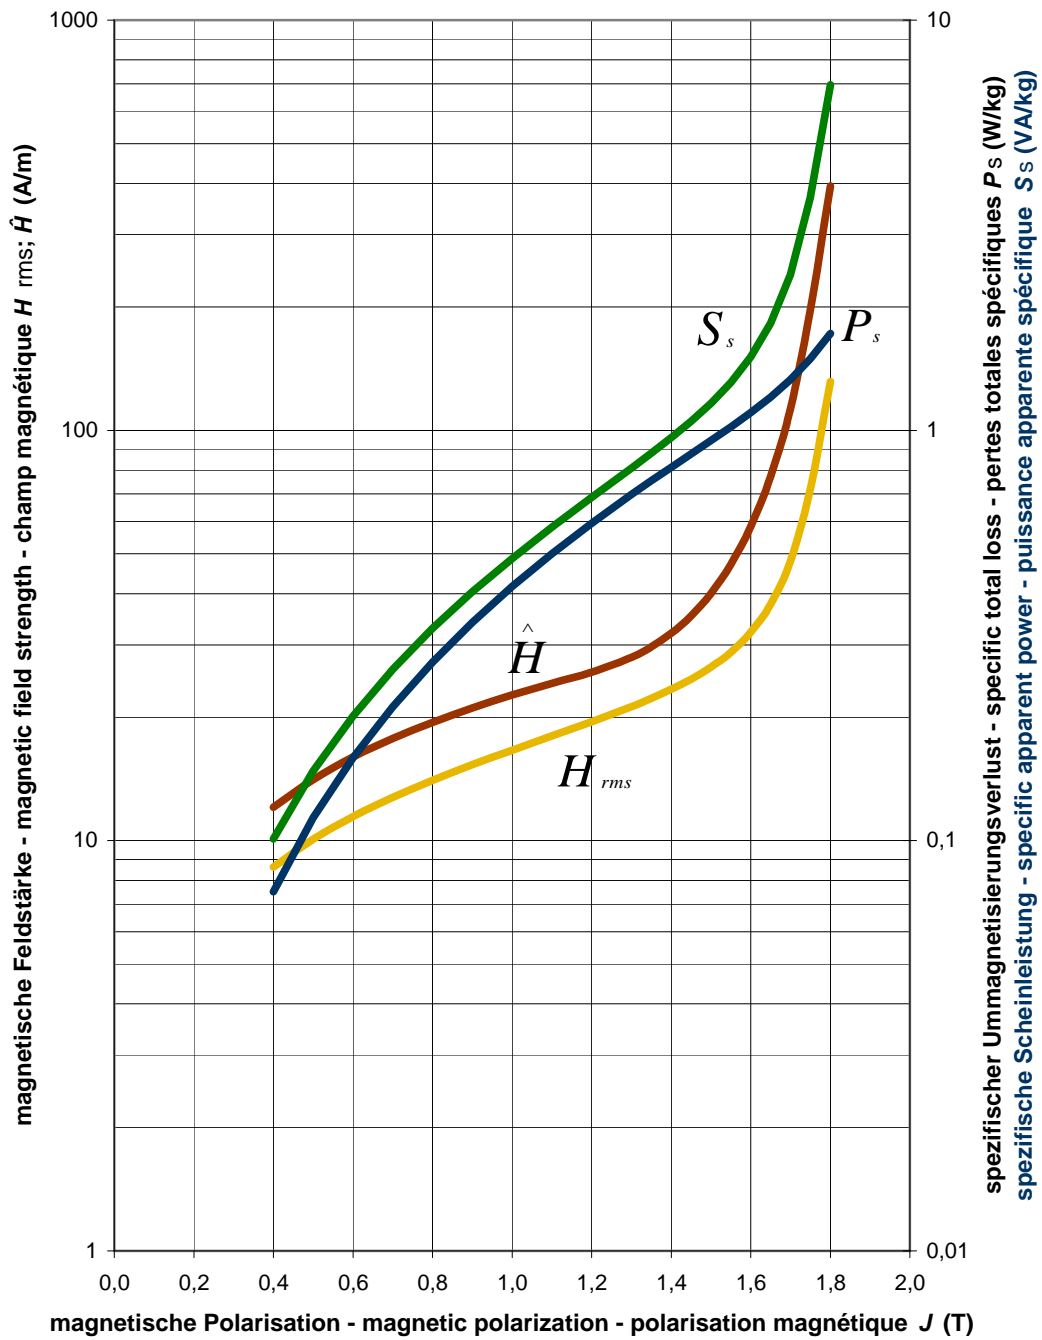

# PowerCore® C 140-35

Typical values at 50Hz

# PowerCore® C 140-35

Typical values at 60Hz