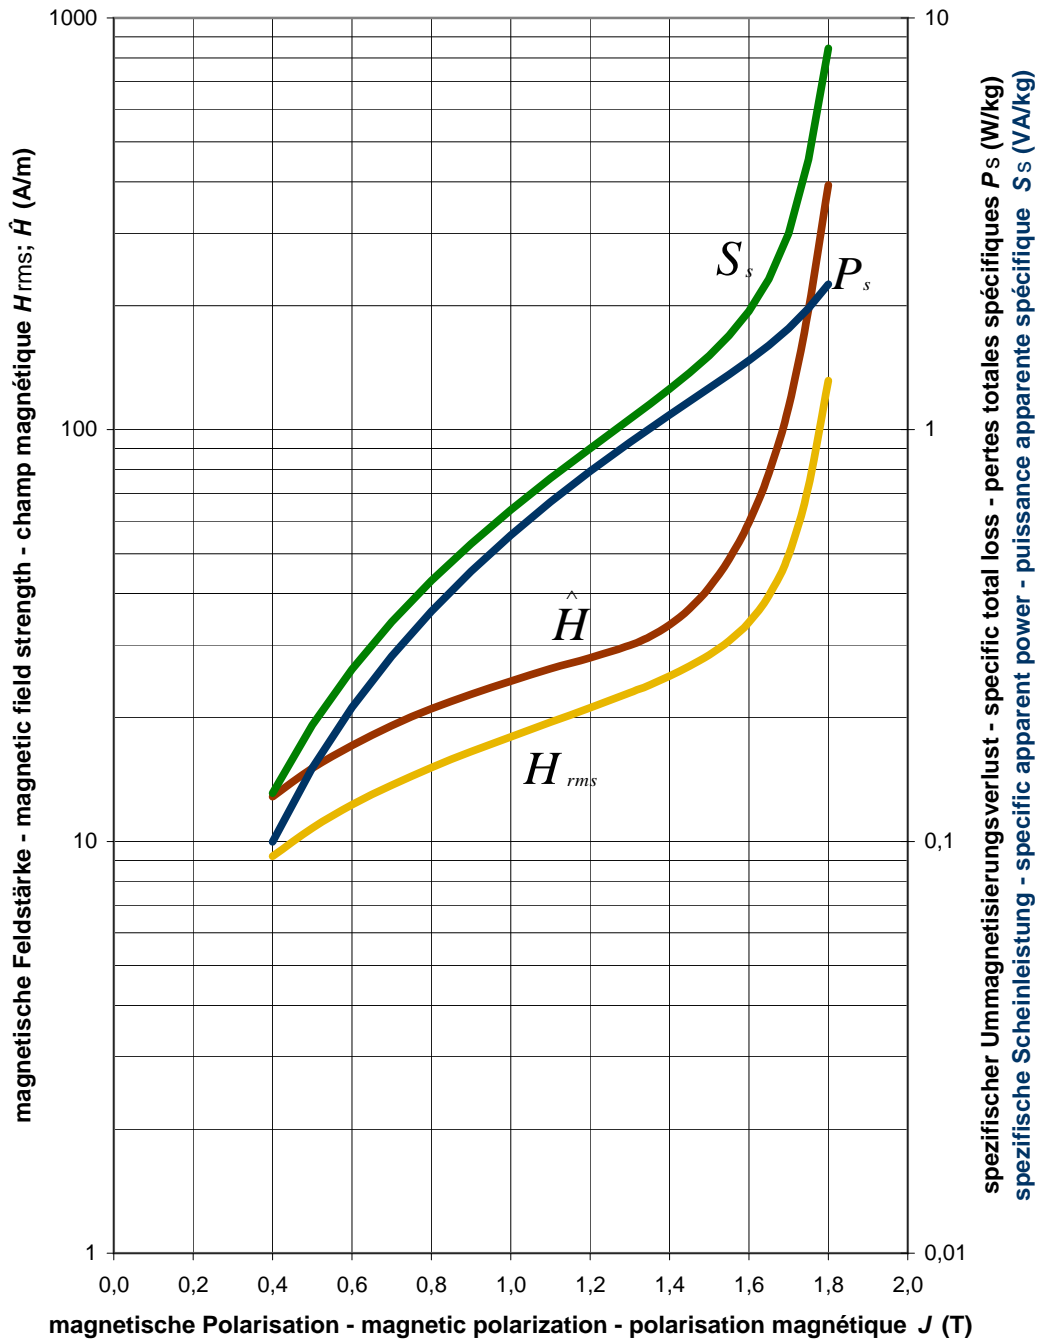

# PowerCore® C 140-35

Typical values at 50Hz

# PowerCore® C 140-35

Typical values at 60Hz