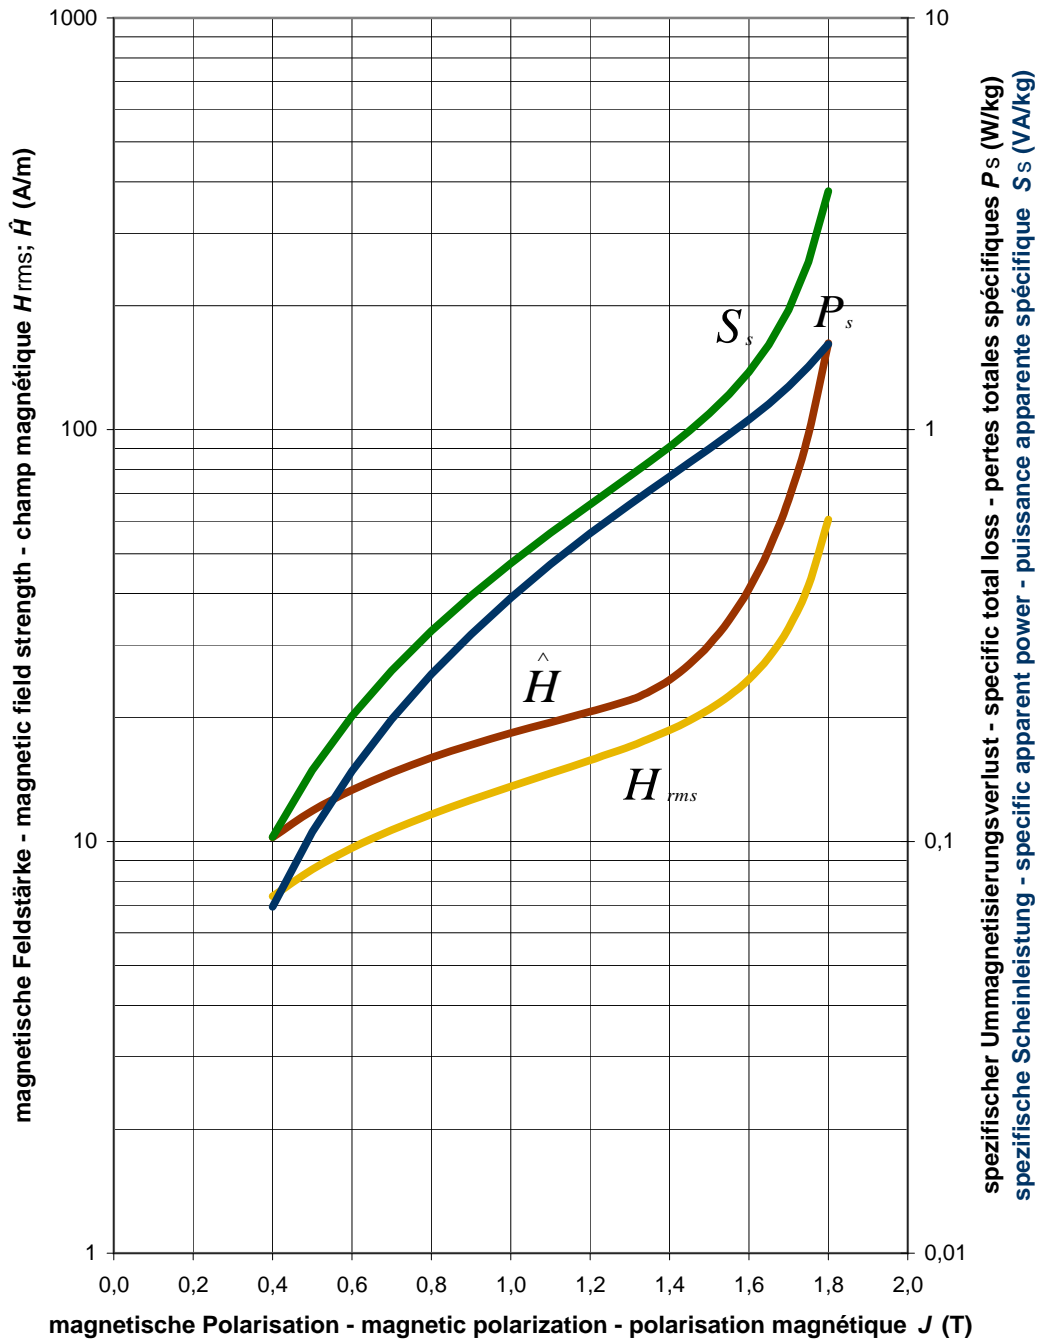

PowerCore® H 100-23

Typical values at 50Hz

PowerCore® H 100-23

Typical values at 60Hz

PowerCore® H 100-23

Typical values at 60Hz