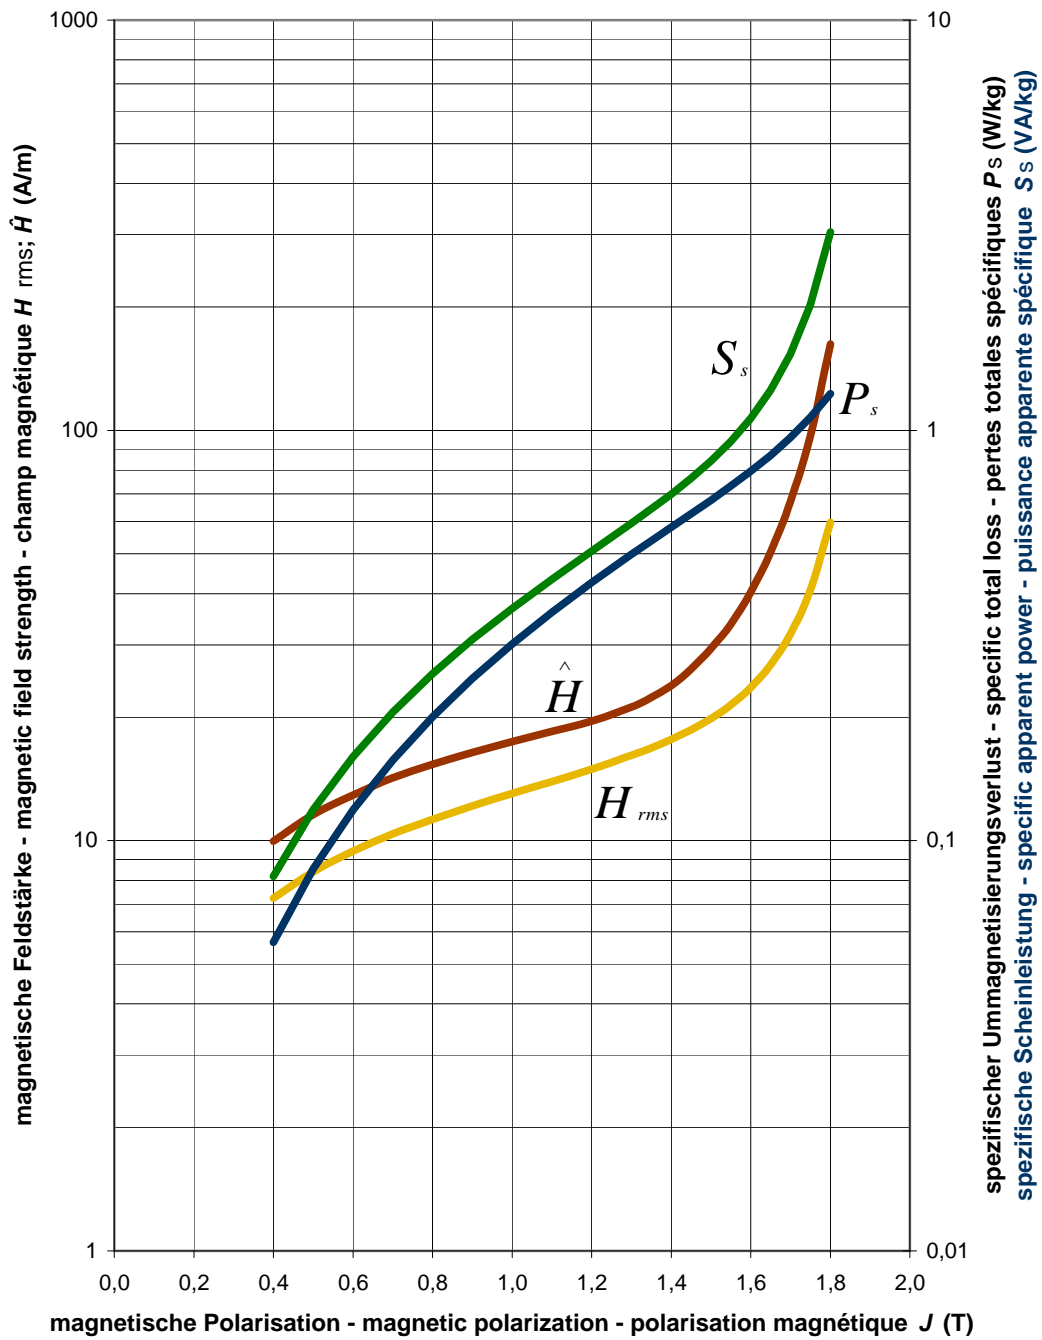

PowerCore® H 100-23

Typical values at 50Hz

PowerCore® H 100-23

Typical values at 60Hz

PowerCore® H 100-23

Typical values at 60Hz